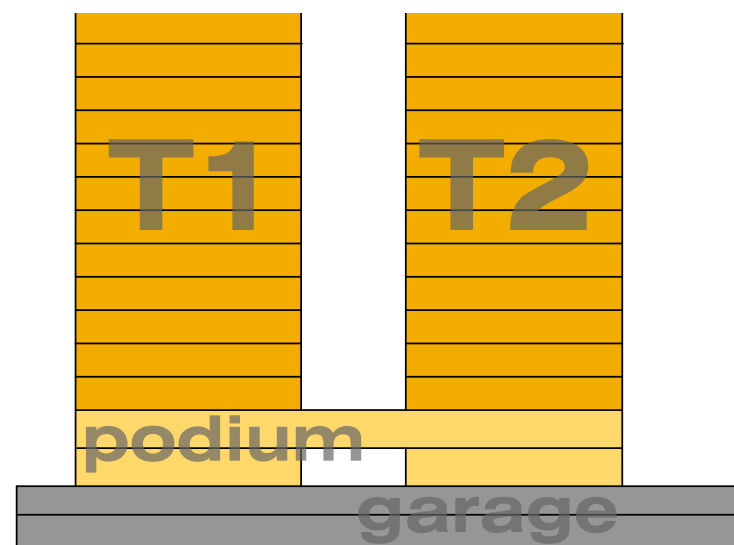

VERTICAL FLOW

LUXURY RESIDENTIAL COMPLEX. ABUJA – NIGERIA

FORMAL STRATEGY

ground floor

mezzanine floor

2 towers

SITE RELATIONS

PROGRAMATIC SECTION