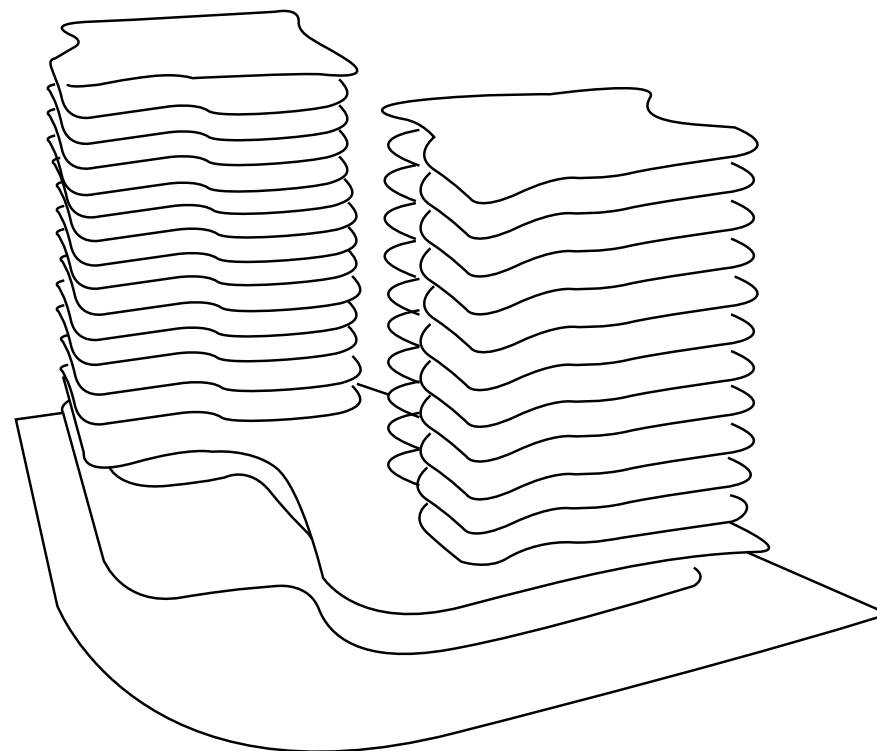

LUXURY RESIDENTIAL COMPLEX
ABUJA. NIGERIA

nuc newurbanconcept

LUXURY RESIDENTIAL COMPLEX. ABUJA – NIGERIA

CONCEPT

WAVES-FLUID MOVEMENT

BASIC SHAPE

FLOW

FORMS TO FLOWING LINES

VERTICAL FLOW

LUXURY RESIDENTIAL COMPLEX. ABUJA – NIGERIA

FORMAL STRATEGY

ground floor

mezzanine floor

2 towers

SITE RELATIONS

PROGRAMATIC SECTION