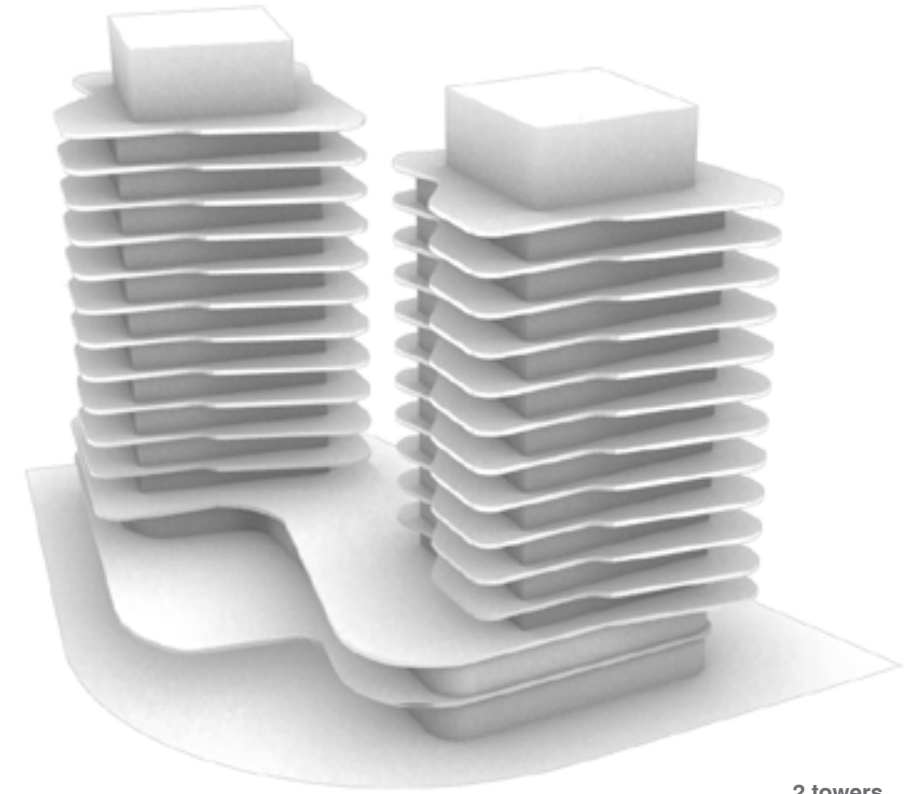

LUXURY RESIDENTIAL COMPLEX
ABUJA. NIGERIA

nuc newurbanconcept

LUXURY RESIDENTIAL COMPLEX. ABUJA – NIGERIA

CONCEPT

WAVES-FLUID MOVEMENT

BASIC SHAPE

FLOW

FORMS TO FLOWING LINES

VERTICAL FLOW

LUXURY RESIDENTIAL COMPLEX. ABUJA – NIGERIA

FORMAL STRATEGY

ground floor

mezzanine floor

2 towers

SITE RELATIONS

PROGRAMATIC SECTION