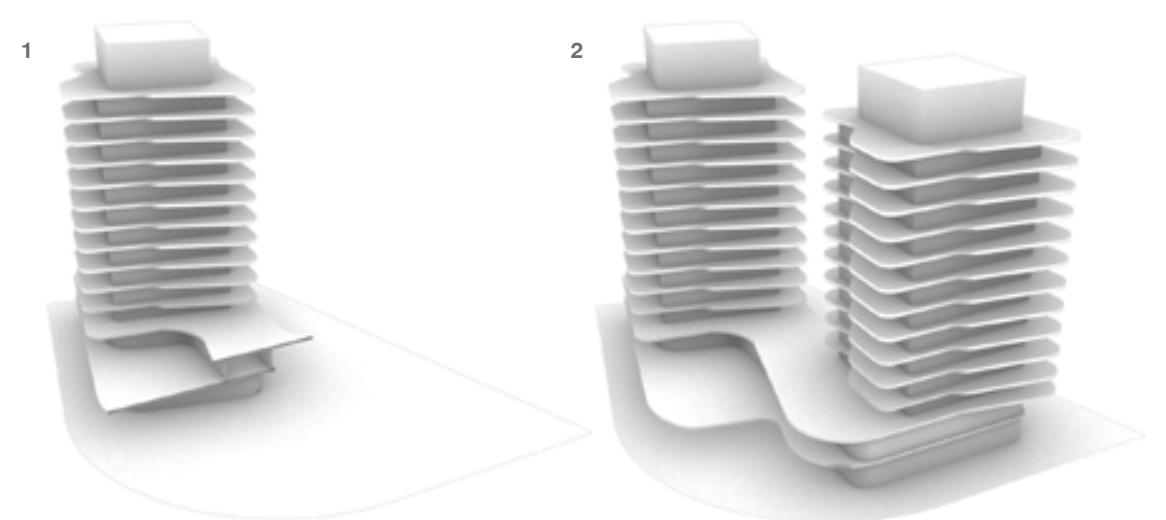

PHASES OF CONSTRUCTION