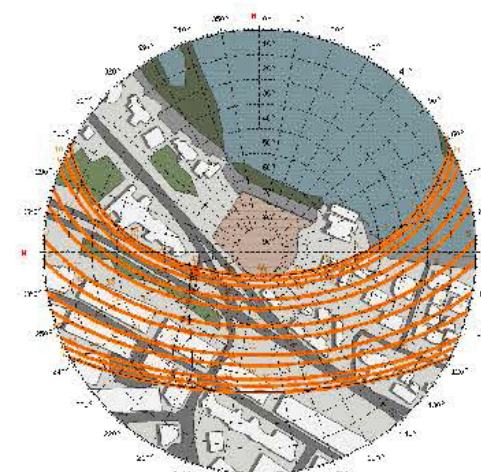

TWO VIEWS TWO BUILDING

CIRCULATION CORE/MEWS EMPHASIS

FACADE ORIENTATION IMPROVEMENT

PODIUM INTO CONTEXT

SHADOWS RANGE

INSULATION MAP

ANNUAL WINDS MAP

SUMMER WINDS MAP