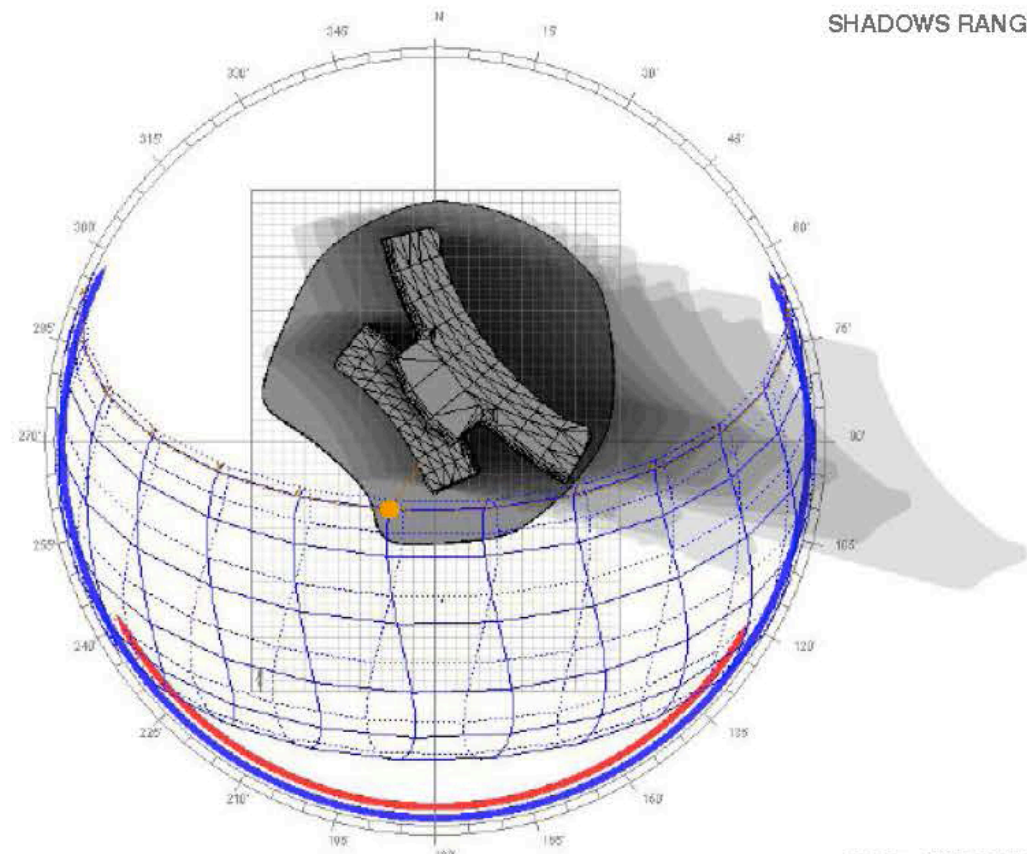

TWO VIEWS TWO BUILDING

CIRCULATION CORE/MEWS EMPHASIS

FACADE ORIENTATION IMPROVEMENT

PODIUM INTO CONTEXT

SHADOWS RANGE

INSULATION MAP

ANNUAL WINDS MAP

SUMMER WINDS MAP