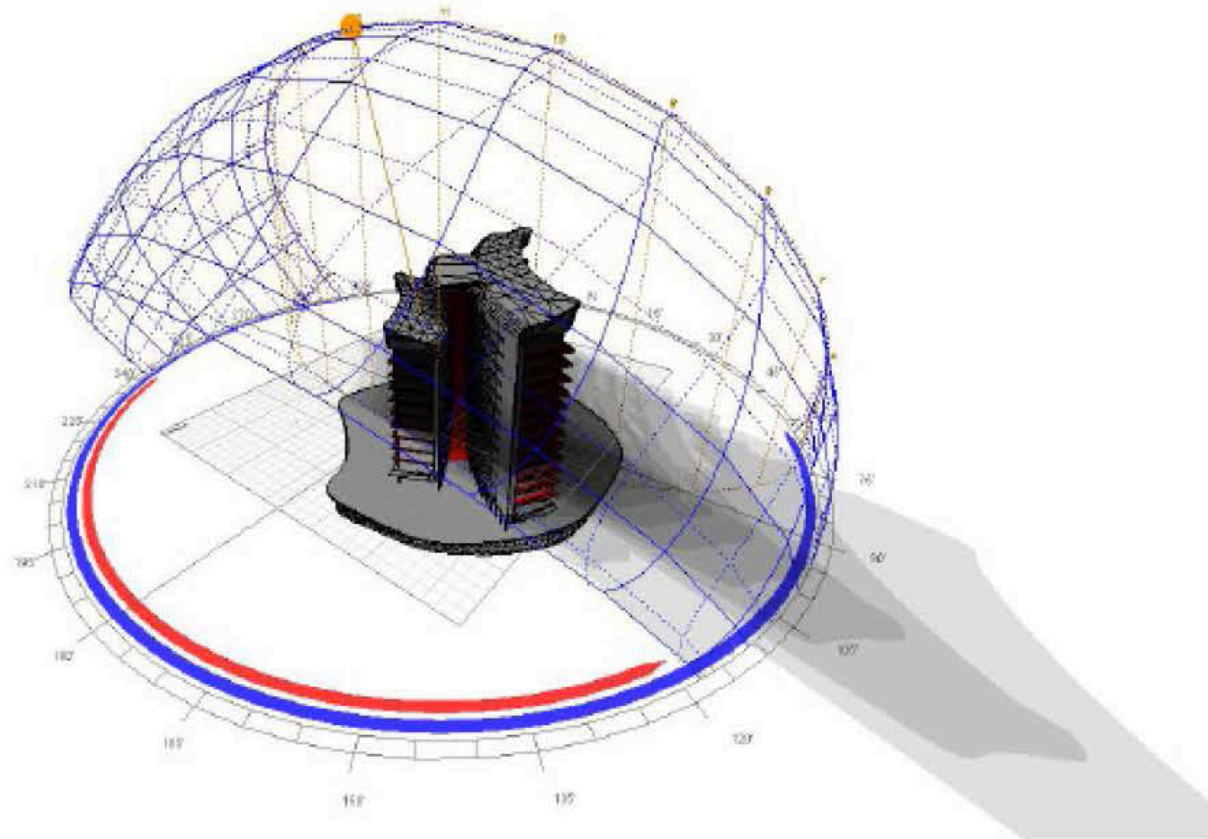

**HOTEL PRINCE 5\***  
**ORLU. NIGERIA**

**nuc** newurbanconcept

**HOTEL PRINCE 5\*. ORLU – NIGERIA**

CONTEXT ANALYSIS

SHADOWS RANGE

VOLUMETRIC EVOLUTION

BLOCK OCUPATION

PODIUM LOCATION

TWO VIEWS TWO BUILDING

CIRCULATION CORE/MEWS EMPHASIS

FACADE ORIENTATION IMPROVEMENT

PODIUM INTO CONTEXT

SHADOWS RANGE

INSULATION MAP

ANNUAL WINDS MAP

SUMMER WINDS MAP