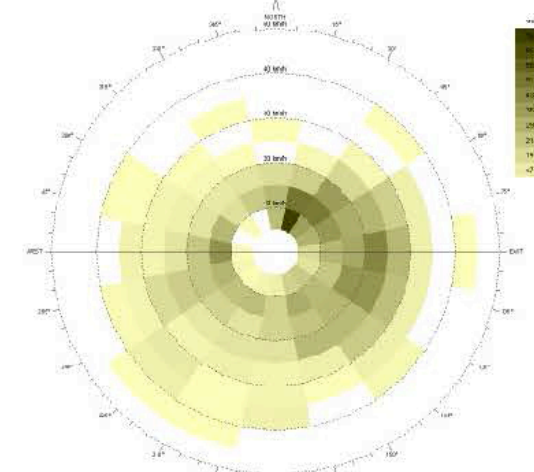

TWO VIEWS TWO BUILDING

CIRCULATION CORE/MEWS EMPHASIS

FACADE ORIENTATION IMPROVEMENT

PODIUM INTO CONTEXT

SHADOWS RANGE

INSULATION MAP

ANNUAL WINDS MAP

SUMMER WINDS MAP